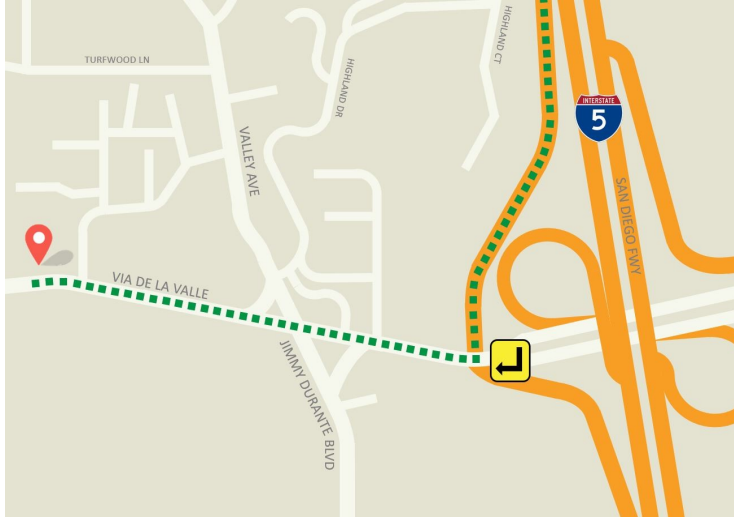

Solana Beach Office Driving Directions From i5

From North

-  Take Exit 36 for Via De La Valle
-  Use the right 2 lanes to turn right onto Via De La Valle

Building is located on the right side of the road.

From South

-  Take Exit 36 for Via De La Valle
-  Use the left 2 lanes to turn left onto Via De La Valle

Building is located on the right side of the road.

**512 Via De La Valle, Suite 200
Solana Beach, CA 92075**