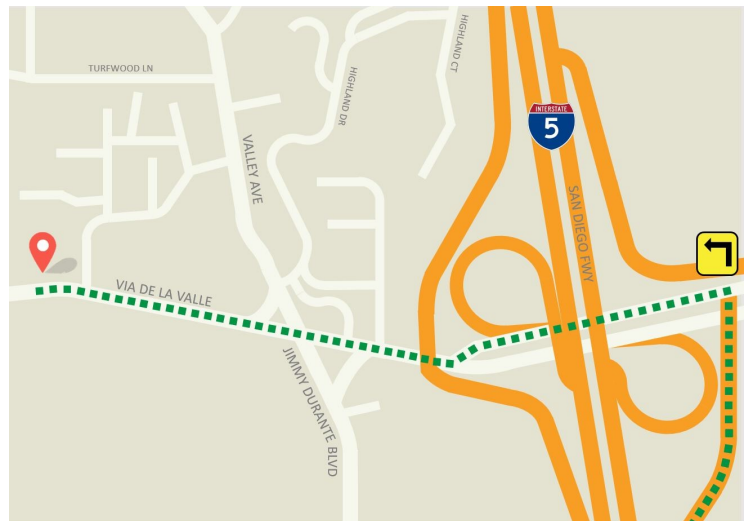

Solana Beach Office Driving Directions From i5

From North

-  Take Exit 36 for Via De La Valle
-  Use the right 2 lanes to turn right onto Via De La Valle

Building is located on the right side of the road.

From South

-  Take Exit 36 for Via De La Valle
-  Use the left 2 lanes to turn left onto Via De La Valle

Building is located on the right side of the road.

**512 Via De La Valle, Suite 200
Solana Beach, CA 92075**