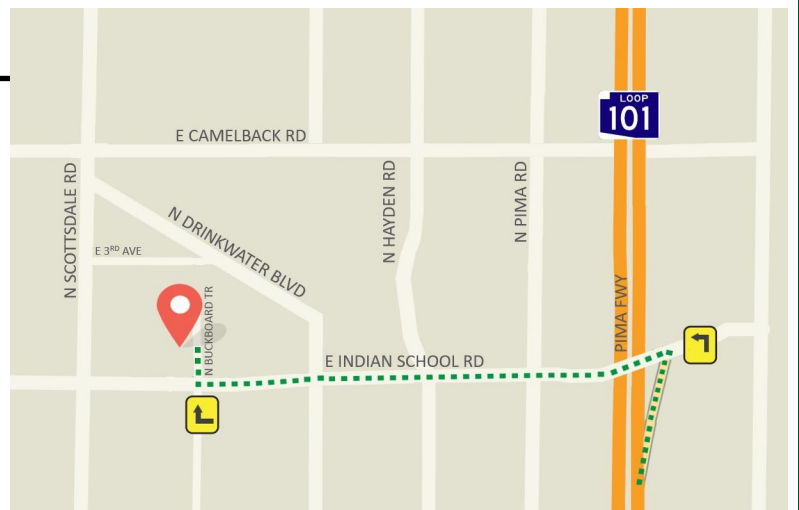

# Scottsdale Office Driving Directions From AZ-101 Loop

## From North

Take Exit 47 for Indian School Rd.

Use the right 2 lanes to turn right onto E Indian School Rd

**Building is located on the right side of the road.**

## From South

Take Exit 47 for Indian School Rd.

Use the left 2 lanes to turn left onto E Indian School Rd

**Building is located on the right side of the road.**

7272 East Indian School Road Suite 540

Scottsdale, AZ 85251