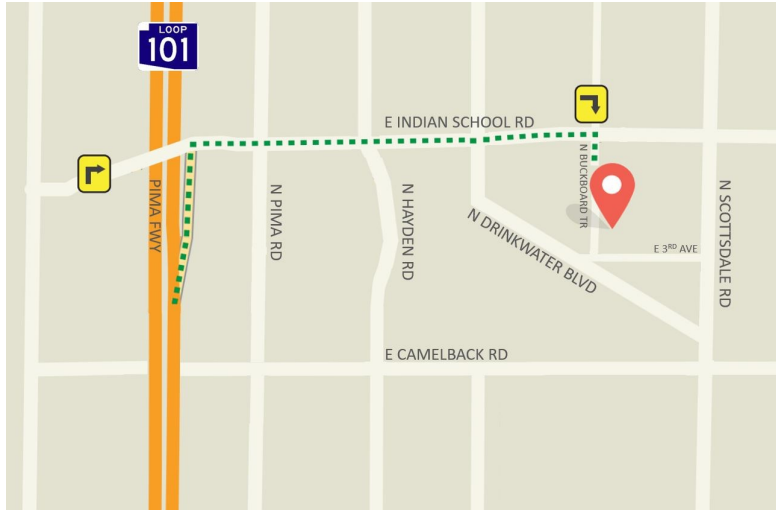

# Scottsdale Office Driving Directions From AZ-101 Loop

## From North

Take Exit 47 for Indian School Rd.

Use the right 2 lanes to turn right onto E Indian School Rd

**Building is located on the right side of the road.**

## From South

Take Exit 47 for Indian School Rd.

Use the left 2 lanes to turn left onto E Indian School Rd

**Building is located on the right side of the road.**

7272 East Indian School Road Suite 540

Scottsdale, AZ 85251