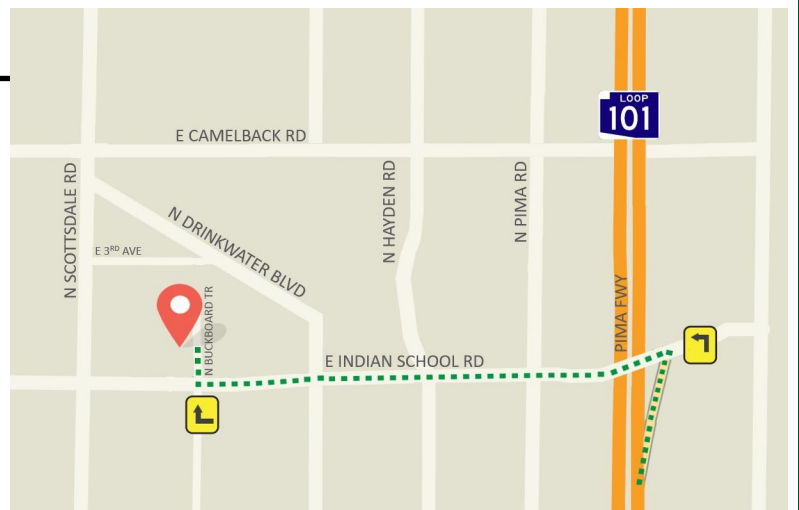

Scottsdale Office Driving Directions From AZ-101 Loop

From North

Take Exit 47 for Indian School Rd.

Use the right 2 lanes to turn right onto E Indian School Rd

Building is located on the right side of the road.

From South

Take Exit 47 for Indian School Rd.

Use the left 2 lanes to turn left onto E Indian School Rd

Building is located on the right side of the road.

7272 East Indian School Road Suite 540
Scottsdale, AZ 85251