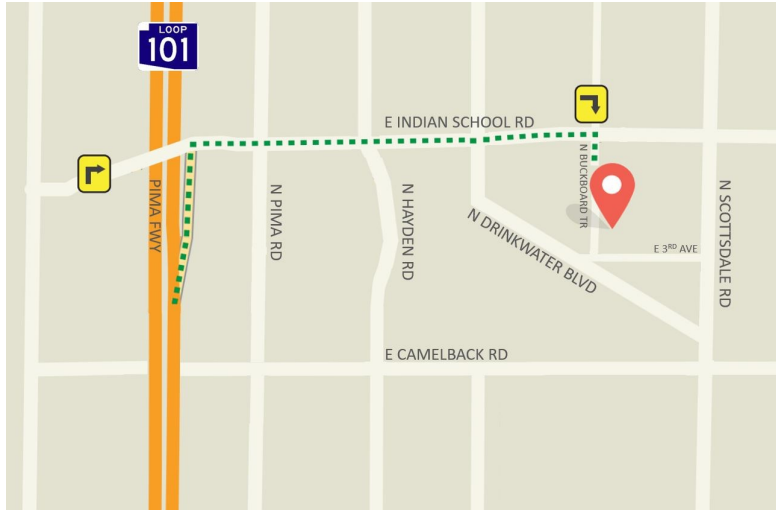

Scottsdale Office Driving Directions From AZ-101 Loop

From North

Take Exit 47 for Indian School Rd.

Use the right 2 lanes to turn right onto E Indian School Rd

Building is located on the right side of the road.

From South

Take Exit 47 for Indian School Rd.

Use the left 2 lanes to turn left onto E Indian School Rd

Building is located on the right side of the road.

7272 East Indian School Road Suite 540
Scottsdale, AZ 85251