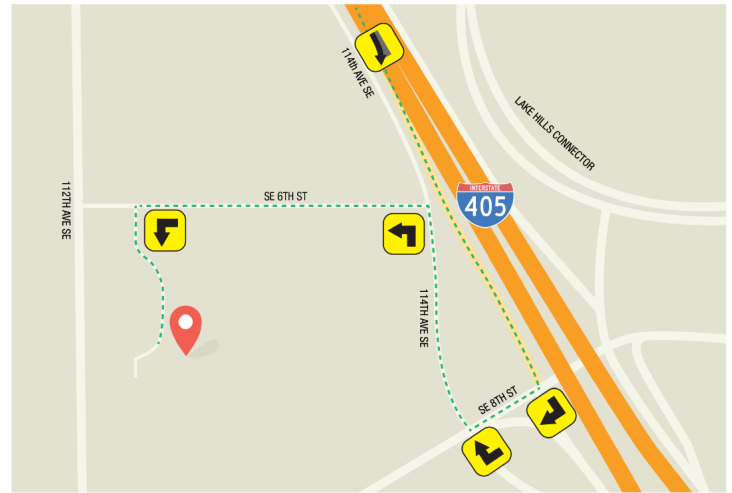

## BELLEVUE OFFICE DRIVING DIRECTIONS

### FROM 405 NORTH INTO BELLEVUE

-  Take exit 12 for SE 8th Street
-  Turn left onto SE 8th Street
-  Turn right onto 114th Ave SE
-  Turn Left on SE 6th Street
-  Turn left into the Lincoln Plaza Visitor Parking
-  Continue to the last building on the left

### FROM 405 SOUTH INTO BELLEVUE

-  Take exit 12 for SE 8th Street
-  Turn right onto SE 8th Street
-  Turn right onto 114th Ave SE
-  Turn Left on SE 6th Street
-  Turn left into the Lincoln Plaza Visitor Parking
-  Continue to the last building on the left