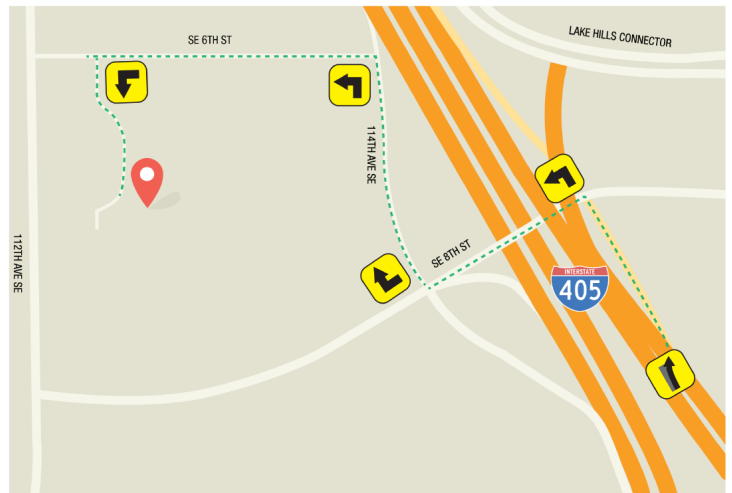

## BELLEVUE OFFICE DRIVING DIRECTIONS

### FROM 405 NORTH INTO BELLEVUE

-  Take exit 12 for SE 8th Street
-  Turn left onto SE 8th Street
-  Turn right onto 114th Ave SE
-  Turn Left on SE 6th Street
-  Turn left into the Lincoln Plaza Visitor Parking
-  Continue to the last building on the left

### FROM 405 SOUTH INTO BELLEVUE

-  Take exit 12 for SE 8th Street
-  Turn right onto SE 8th Street
-  Turn right onto 114th Ave SE
-  Turn Left on SE 6th Street
-  Turn left into the Lincoln Plaza Visitor Parking
-  Continue to the last building on the left